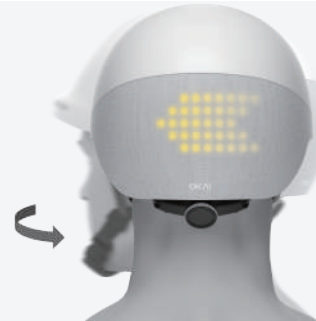

Smart Helmet ^{SH10}

It senses your turn intention and displays your style

Recommended Head Circumference:
22.8-24.4 inches (58-62cm)

Recommended Age: 14+

Specifications

Product Parameters

Dimensions (L*W*H):
11*9*7 inches (278*220*165mm)
Shell Material:
Refined Impact-Resistance ABS
Net Weight: 1.4lbs (620G)
Endurance: 4-8 Hours
Waterproof Grade: IPX5
Operating Temperature: -20 C-45 C
Charging Time: 2-3H

Battery Parameters

Charging Port: Magnetic Connector
Rated Voltage: 3.85V
Rated Capacity: 2100mAh
Swappable Battery (Yes or No): No

Packing

In Box Info. : Smart Helmet
RF Remote Control
Quick Guide
Magnetic Charging Cable (USB)
Package Dimensions (L*W*H):
12*10*8 inches (307*255*210mm)
Gross Weight: 4.1lbs (1.85KG)

Certification

USA: CPSC, FCC
(EU: PPE, RoHS, RED)

Two Ways to Trigger Turn Signals

Customizable Dynamic Lighting and Brake Lights for Enhanced Safety

Integrated Bluetooth Speaker Accessible to Environment Sounds

ABS Hard Shell with Detachable Sponge Lining Offering Triple Safety Guarantee

Three Lighting Modes Covering Different Environmental Conditions

Turn your head to the left (right) twice quickly or push-button control:
"Left (Right) Turn Signal" will blink